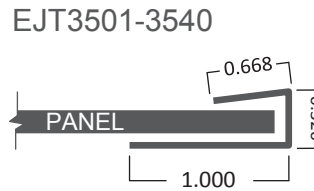

ICT1501-1540 Inside Corner Trim

Inside Corner Trim

Length: 8' | trim strip thickness: 1/32"

OCT2501-1540 Outside Corner Trim

Outside Corner Trim

Length: 8' | trim strip thickness: 1/32"

EJT3501-3504 Edge J-Trim

Edge J-Trim

Length: 8' | trim strip thickness: 1/32"

JST4501-4540 Join Strip Trim

Join Strip Trim

Length: 8' | trim strip thickness: 1/32"

MIW3CG05 3" Corner Guard

MIW3CG05 - BRONZE ONLY

3" Corner Guard