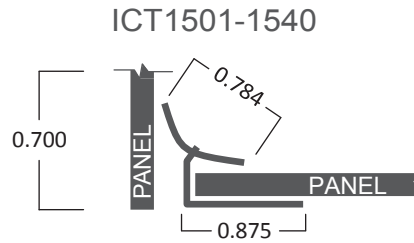

ICT1501-1540 Inside Corner Trim

Inside Corner Trim

Length: 8' | trim strip thickness: 1/32"

OCT2501-1540 Outside Corner Trim

Outside Corner Trim

Length: 8' | trim strip thickness: 1/32"

EJT3501-3504 Edge J-Trim

Edge J-Trim

Length: 8' | trim strip thickness: 1/32"

JST4501-4540 Join Strip Trim

Join Strip Trim

Length: 8' | trim strip thickness: 1/32"

MIW3CG05 3" Corner Guard

MIW3CG05 - BRONZE ONLY

3" Corner Guard