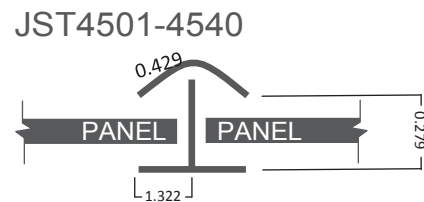

ICT1501-1540 Inside Corner Trim

Inside Corner Trim

Length: 8' | trim strip thickness: 1/32"

OCT2501-1540 Outside Corner Trim

Outside Corner Trim

Length: 8' | trim strip thickness: 1/32"

EJT3501-3504 Edge J-Trim

Edge J-Trim

Length: 8' | trim strip thickness: 1/32"

JST4501-4540 Join Strip Trim

Join Strip Trim

Length: 8' | trim strip thickness: 1/32"

MIW3CG05 3" Corner Guard

MIW3CG05 - BRONZE ONLY

3" Corner Guard