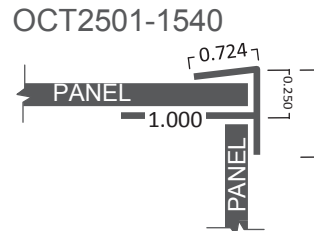

ICT1501-1540 Inside Corner Trim

Inside Corner Trim

Length: 8' | trim strip thickness: 1/32"

OCT2501-1540 Outside Corner Trim

Outside Corner Trim

Length: 8' | trim strip thickness: 1/32"

EJT3501-3504 Edge J-Trim

Edge J-Trim

Length: 8' | trim strip thickness: 1/32"

JST4501-4540 Join Strip Trim

Join Strip Trim

Length: 8' | trim strip thickness: 1/32"

MIW3CG05 3" Corner Guard

MIW3CG05 - BRONZE ONLY

3" Corner Guard