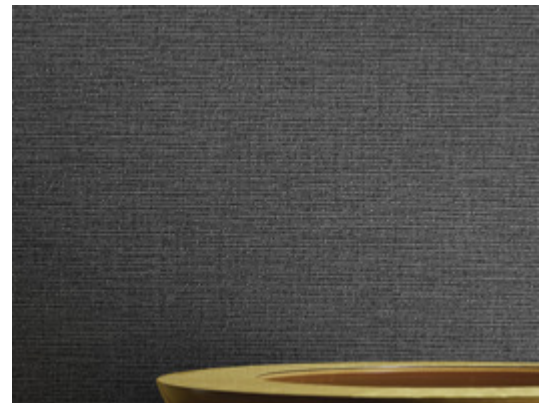

Soraya

1242SY – Gray Pearl

Start with an amazing texture, add a sophisticated palette of 33 outstanding colorways and watch Soraya come to life. This immensely purposeful pattern will be a cinch to use whether chosen to be used on its own, or as its intended function, a companion to Solaris.

Other Available Colors:

Specifications

Content Fabric-backed Vinyl

Width 53/54"

Weight (oz/lyd) 20

Weight (oz/sqyd) 13.33

Type Type II

Backing Osnaburg