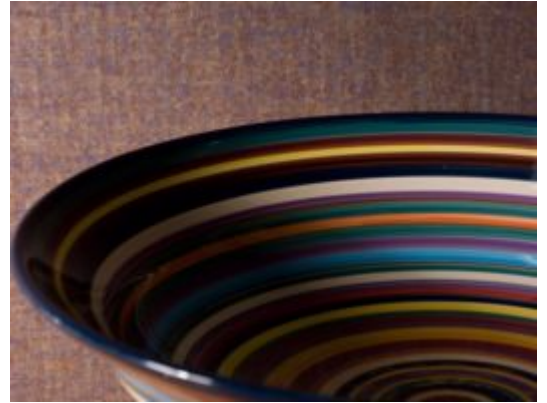

Tessera

1600TS – Fire

Other Available Colors:

Look through a prism! Fractured images - shards of glass or chips of ceramic. Subtle shifts of color on silk. Tessera plays with color in shimmery overlapping shapes. Up close the dimension and detail is evident, yet step back and Tessera creates a beautiful even wall of sophisticated texture. This distinctive new offering from Len-TEX will enrich any interior with colors that complement and add panache.