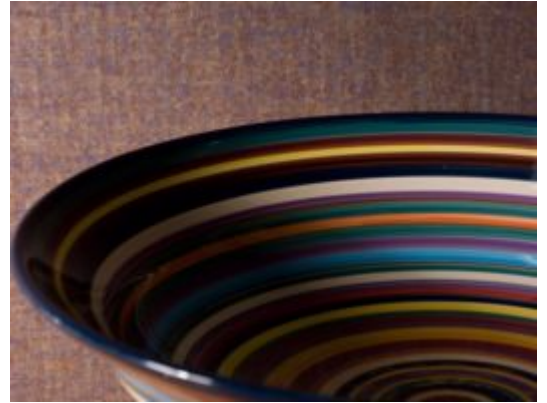

Tessera

1601TS – Ivory

Other Available Colors:

Look through a prism! Fractured images - shards of glass or chips of ceramic. Subtle shifts of color on silk. Tessera plays with color in shimmery overlapping shapes. Up close the dimension and detail is evident, yet step back and Tessera creates a beautiful even wall of sophisticated texture. This distinctive new offering from Len-TEX will enrich any interior with colors that complement and add panache.