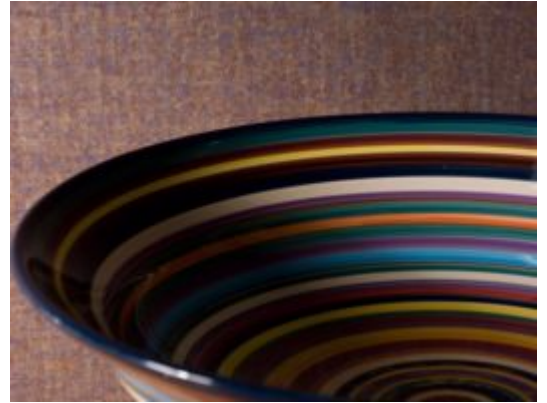

Tessera

1602TS – Candle

Other Available Colors:

Look through a prism! Fractured images - shards of glass or chips of ceramic. Subtle shifts of color on silk. Tessera plays with color in shimmery overlapping shapes. Up close the dimension and detail is evident, yet step back and Tessera creates a beautiful even wall of sophisticated texture. This distinctive new offering from Len-TEX will enrich any interior with colors that complement and add panache.