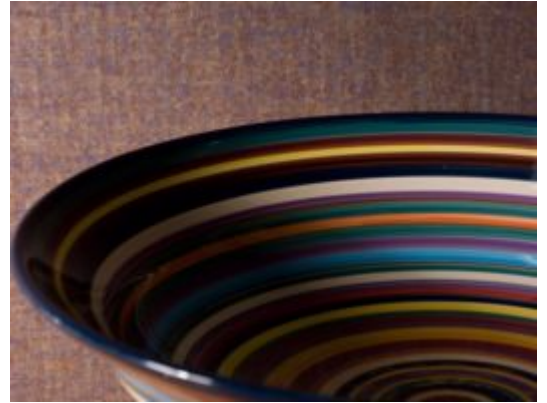

# Tessera

1604TS – Cream

Other Available Colors:

Look through a prism! Fractured images - shards of glass or chips of ceramic. Subtle shifts of color on silk. Tessera plays with color in shimmery overlapping shapes. Up close the dimension and detail is evident, yet step back and Tessera creates a beautiful even wall of sophisticated texture. This distinctive new offering from Len-Tex will enrich any interior with colors that complement and add panache.