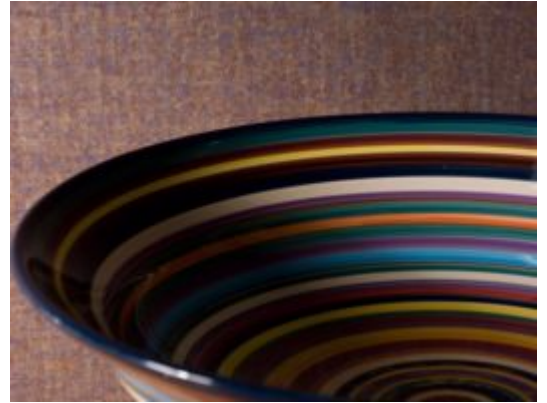

Tessera

1606TS – Goldenrod

Other Available Colors:

Look through a prism! Fractured images - shards of glass or chips of ceramic. Subtle shifts of color on silk. Tessera plays with color in shimmery overlapping shapes. Up close the dimension and detail is evident, yet step back and Tessera creates a beautiful even wall of sophisticated texture. This distinctive new offering from Len-TeX will enrich any interior with colors that complement and add panache.