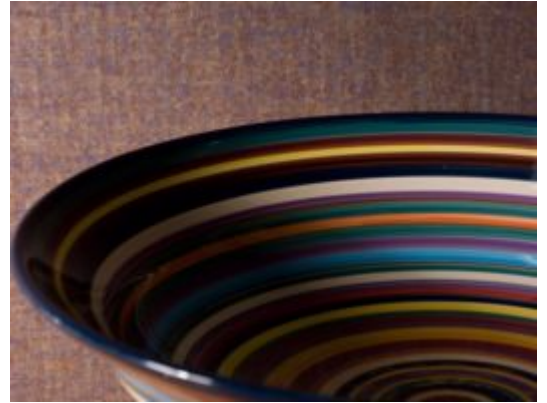

Tessera

1611TS – Moss

Other Available Colors:

Look through a prism! Fractured images - shards of glass or chips of ceramic. Subtle shifts of color on silk. Tessera plays with color in shimmery overlapping shapes. Up close the dimension and detail is evident, yet step back and Tessera creates a beautiful even wall of sophisticated texture. This distinctive new offering from Len-TEX will enrich any interior with colors that complement and add panache.