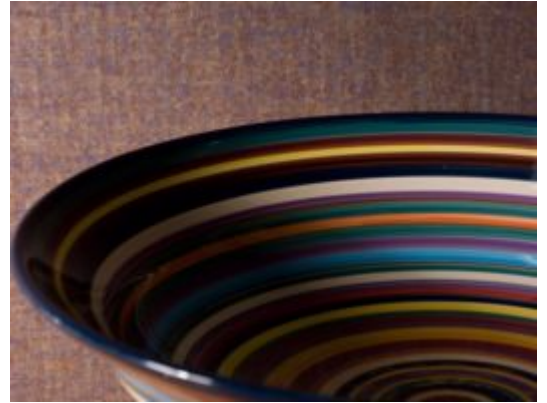

Tessera

1619TS – Tusk

Other Available Colors:

Look through a prism! Fractured images - shards of glass or chips of ceramic. Subtle shifts of color on silk. Tessera plays with color in shimmery overlapping shapes. Up close the dimension and detail is evident, yet step back and Tessera creates a beautiful even wall of sophisticated texture. This distinctive new offering from Len-TeX will enrich any interior with colors that complement and add panache.