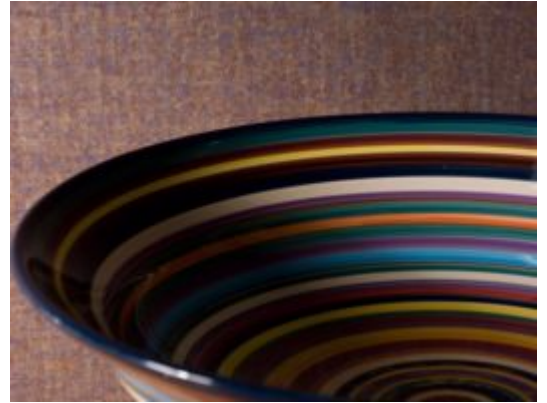

# Tessera

1621TS – Empire

Other Available Colors:

Look through a prism! Fractured images - shards of glass or chips of ceramic. Subtle shifts of color on silk. Tessera plays with color in shimmery overlapping shapes. Up close the dimension and detail is evident, yet step back and Tessera creates a beautiful even wall of sophisticated texture. This distinctive new offering from Len-TEX will enrich any interior with colors that complement and add panache.