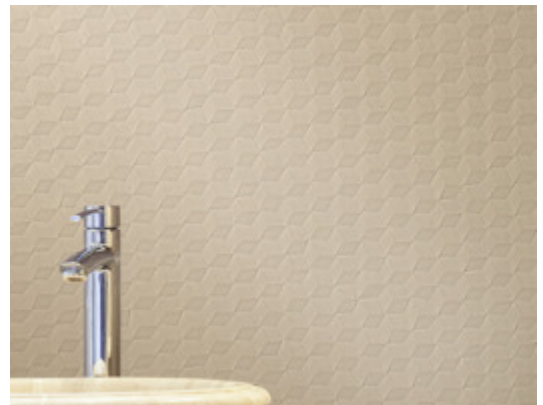

Illusion

2975IS – Harmony

Other Available Colors:

Expect to be delighted by the optical sensation of Illusion’s cubist design. Lighting plays an engaging role in the chameleon affect of this design’s allure. Rhythmic crisp planes appear to pop and recede, creating flow and movement throughout the space. The layered use of iridescent pigments complement a rich and diverse color palette that shifts, shines, and surprises. With both vinyl and mylar options in 25 rich hues, Illusion is as versatile as it is exciting.

Specifications

Content Fabric backed Vinyl

Width 53/54"

Weight (oz/lyd) 21.5

Weight (oz/sqyd) 13.2

Type Type II

Backing Osnaburg

Pattern Match Random Straight Hang