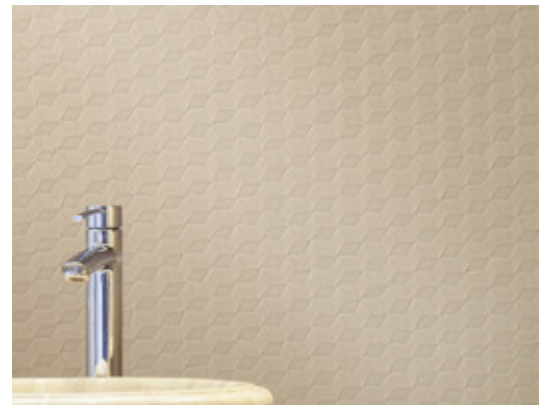

Illusion

2979IS – Whisper

Expect to be delighted by the optical sensation of Illusion's cubist design. Lighting plays an engaging role in the chameleon affect of this design's allure. Rhythmic crisp planes appear to pop and recede, creating flow and movement throughout the space. The layered use of iridescent pigments complement a rich and diverse color palette that shifts, shines, and surprises. With both vinyl and mylar options in 25 rich hues, Illusion is as versatile as it is exciting.

Other Available Colors:

Specifications

Content Fabric backed Vinyl

Width 53/54"

Weight (oz/lyd) 21.5

Weight (oz/sqyd) 13.2

Type Type II

Backing Osaburg