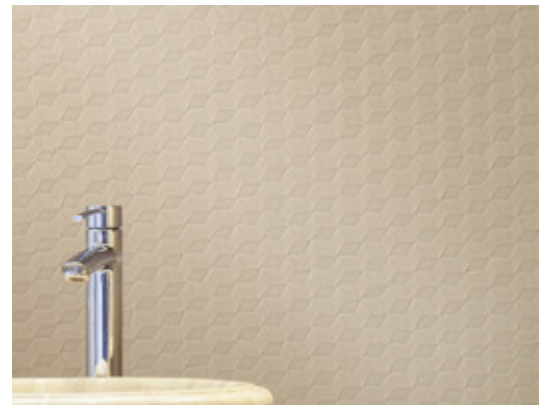

Other Available Colors:

Specifications

Content Fabric backed Vinyl

Width 53/54"

Weight (oz/lyd) 21.5

Weight (oz/sqyd) 13.2

Type Type II

Backing Osnaburg

Pattern Match Random Straight Hang

Fire Rating Class A

Flame Spread 5

Smoke Developed 15

Environmental Attributes

Contains Recycled Content

Recyclable

CA 01350

SCS IndoorAdvantage Gold

Features

post consumer recycled content

Printed with Water-Based inks

<https://www.mdcwall.com/go/sku/2991IS>