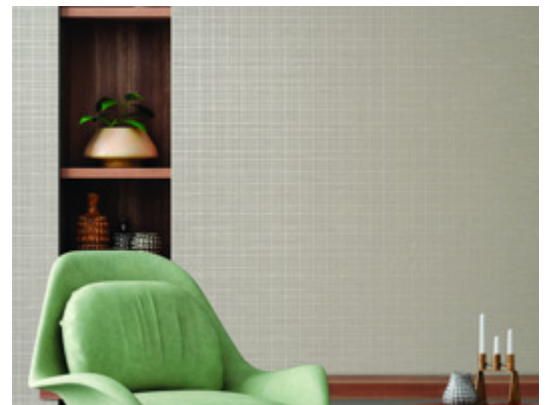

# Geo-Metro

4104GE – Off the Charts

Other Available Colors:

Reminiscent of the patterns found in blue prints, Geo-Metro is a classic textile with an architectural twist. Metallic grid lines of silver or gold adorn this silk emboss. These lines shift from bright and sparkling to barely there depending on the lighting, adding movement and shine to any commercial interior. Geo-Metro is available in 17 classic and trending colors.