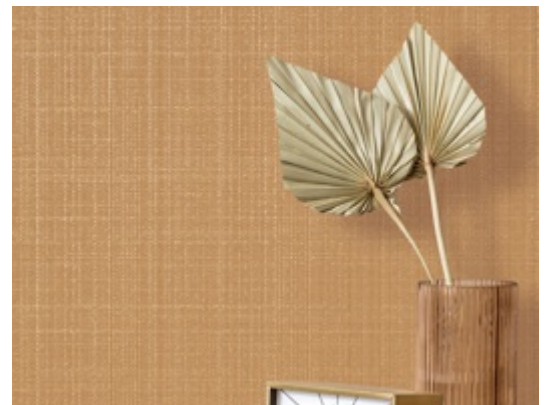

Balla

4200BL – Pristine

Recent trends have us looking back to vintage pattern styles for design inspiration — large decorative florals, ditsy prints, silks, linens, and homespun fabric. Here we revisit the meaning of comfort, brought forth from fond memories. Balla's traditional plaid emboss is timeless, with a touch of metallic shine that brings the design forward to today.

Fire Rating Class A

Flame Spread 5

Smoke Developed 15

Other Available Colors:

Environmental Attributes

CA 01350

CHPS

SCS IndoorAdvantage Gold