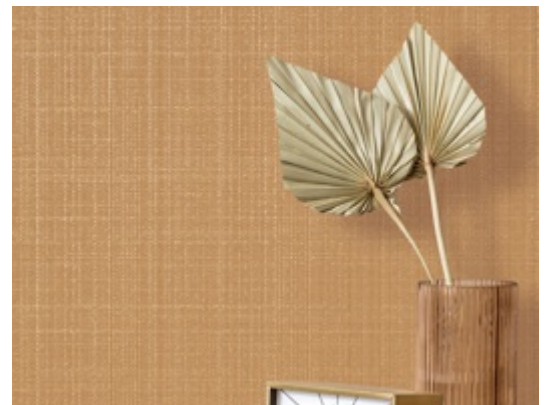

Balla

4201BL – Cool

Recent trends have us looking back to vintage pattern styles for design inspiration — large decorative florals, ditsy prints, silks, linens, and homespun fabric. Here we revisit the meaning of comfort, brought forth from fond memories. Balla's traditional plaid emboss is timeless, with a touch of metallic shine that brings the design forward to today.

Fire Rating Class A

Flame Spread 5

Smoke Developed 15

Other Available Colors:

Environmental Attributes

CA 01350

CHPS

SCS IndoorAdvantage Gold