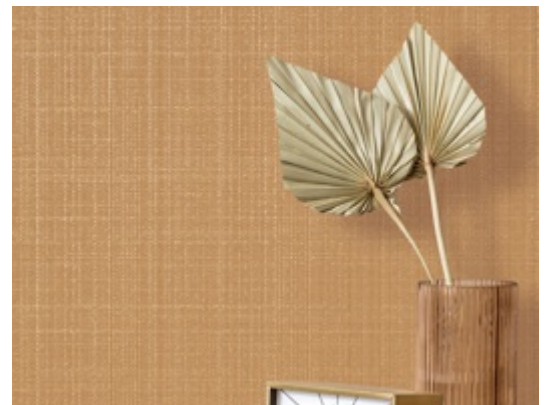

Balla

4205BL – A La Mode

Recent trends have us looking back to vintage pattern styles for design inspiration — large decorative florals, ditsy prints, silks, linens, and homespun fabric. Here we revisit the meaning of comfort, brought forth from fond memories. Balla's traditional plaid emboss is timeless, with a touch of metallic shine that brings the design forward to today.

Fire Rating Class A

Flame Spread 5

Smoke Developed 15

Other Available Colors:

Environmental Attributes

CA 01350

CHPS

SCS IndoorAdvantage Gold