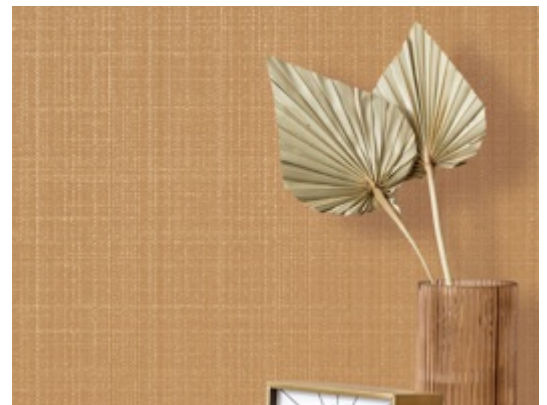

Balla

4208BL – Dreamy

Other Available Colors:

Specifications

Content Fabric backed Vinyl

Width 53/54"

Weight (oz/lyd) 24

Weight (oz/sqyd) 16