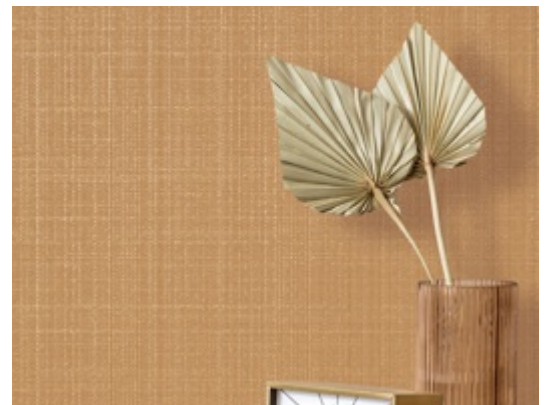

Balla

4208BL – Dreamy

Recent trends have us looking back to vintage pattern styles for design inspiration — large decorative florals, ditsy prints, silks, linens, and homespun fabric. Here we revisit the meaning of comfort, brought forth from fond memories. Balla's traditional plaid emboss is timeless, with a touch of metallic shine that brings the design forward to today.

Fire Rating Class A

Flame Spread 5

Smoke Developed 15

Other Available Colors:

Environmental Attributes

CA 01350

CHPS

SCS IndoorAdvantage Gold