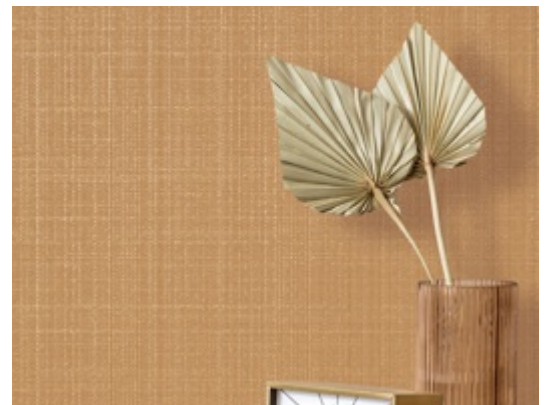

Balla

4212BL – Opulent

Recent trends have us looking back to vintage pattern styles for design inspiration — large decorative florals, ditsy prints, silks, linens, and homespun fabric. Here we revisit the meaning of comfort, brought forth from fond memories. Balla's traditional plaid emboss is timeless, with a touch of metallic shine that brings the design forward to today.

Fire Rating Class A

Flame Spread 5

Smoke Developed 15

Other Available Colors:

Environmental Attributes

CA 01350

CHPS

SCS IndoorAdvantage Gold