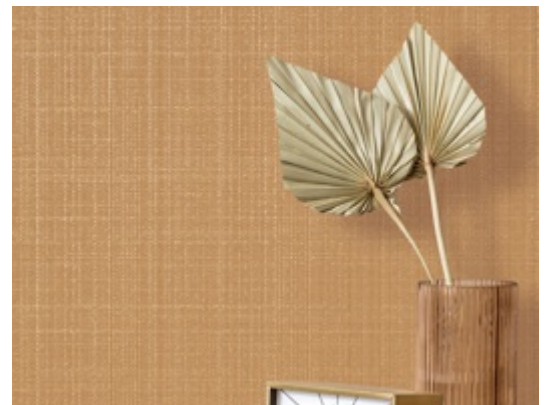

Balla

4217BL – Serene

Recent trends have us looking back to vintage pattern styles for design inspiration — large decorative florals, ditsy prints, silks, linens, and homespun fabric. Here we revisit the meaning of comfort, brought forth from fond memories. Balla's traditional plaid emboss is timeless, with a touch of metallic shine that brings the design forward to today.

Fire Rating Class A

Flame Spread 5

Smoke Developed 15

Other Available Colors:

Environmental Attributes

CA 01350

CHPS

SCS IndoorAdvantage Gold