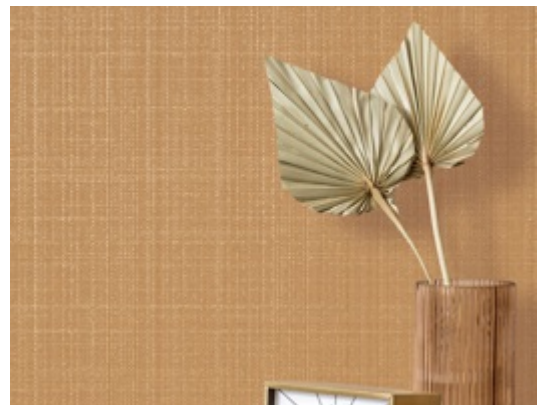

Balla

4217BL – Serene

Recent trends have us looking back to vintage pattern styles for design inspiration — large decorative florals, ditsy prints, silks, linens, and homespun fabric. Here we revisit the meaning of comfort, brought forth from fond memories. Balla's traditional plaid emboss is timeless, with a touch of metallic shine that brings the design forward to today.

Fire Rating Class A

Flame Spread 5

Smoke Developed 15

Other Available Colors:

Environmental Attributes

CA 01350

CHPS

SCS IndoorAdvantage Gold