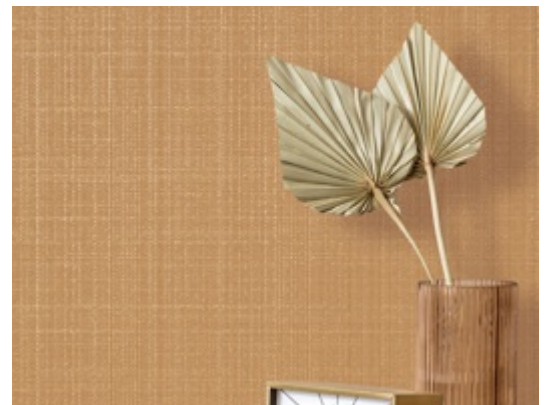

Balla

4218BL – Spicy

Recent trends have us looking back to vintage pattern styles for design inspiration — large decorative florals, ditsy prints, silks, linens, and homespun fabric. Here we revisit the meaning of comfort, brought forth from fond memories. Balla's traditional plaid emboss is timeless, with a touch of metallic shine that brings the design forward to today.

Fire Rating Class A

Flame Spread 5

Smoke Developed 15

Other Available Colors:

Environmental Attributes

CA 01350

CHPS

SCS IndoorAdvantage Gold