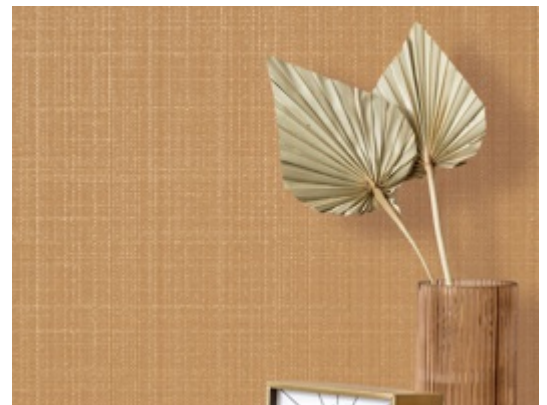

Balla

4220BL – Lush

Other Available Colors:

Recent trends have us looking back to vintage pattern styles for design inspiration — large decorative florals, ditsy prints, silks, linens, and homespun fabric. Here we revisit the meaning of comfort, brought forth from fond memories. Balla's traditional plaid emboss is timeless, with a touch of metallic shine that brings the design forward to today.

Specifications

Content Fabric backed Vinyl

Width 53/54"

Weight (oz/lyd) 24

Weight (oz/sqyd) 16

Type Type II

Backing Osnaburg

Pattern Match Random reversible