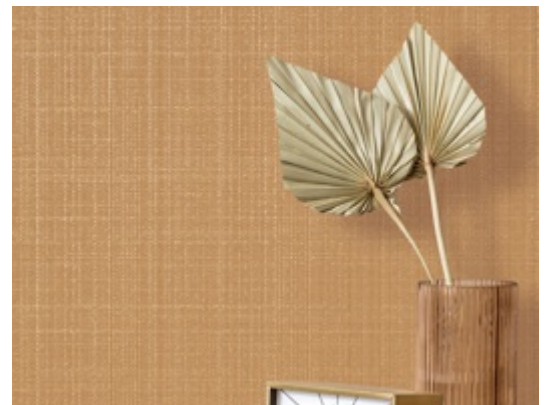

Balla

4220BL – Lush

Recent trends have us looking back to vintage pattern styles for design inspiration — large decorative florals, ditsy prints, silks, linens, and homespun fabric. Here we revisit the meaning of comfort, brought forth from fond memories. Balla's traditional plaid emboss is timeless, with a touch of metallic shine that brings the design forward to today.

Fire Rating Class A

Flame Spread 5

Smoke Developed 15

Other Available Colors:

Environmental Attributes

CA 01350

CHPS

SCS IndoorAdvantage Gold