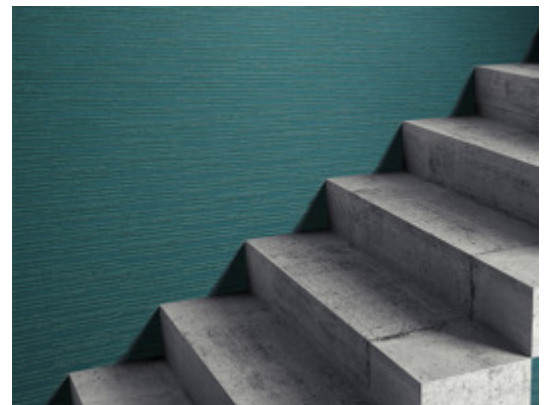

Plateau

7105PT – Silt

Plateau’s natural, stacked stone texture is reminiscent of stacked stone walls and tiered landscapes. Embossed to deliver depth and texture, it is an attractive choice for any interior space from traditional to contemporary.

Other Available Colors:

Specifications

Content Fabric-backed Vinyl

Width 53/54"

Weight (oz/lyd) 20

Weight (oz/sqyd) 13.2

Type Type II

Backing Osnaburg