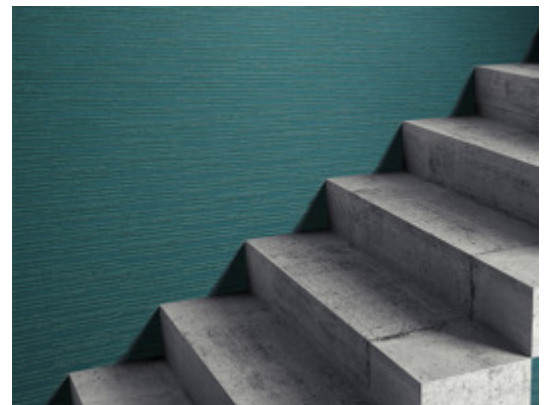

Plateau

7106PT – Salar

Plateau’s natural, stacked stone texture is reminiscent of stacked stone walls and tiered landscapes. Embossed to deliver depth and texture, it is an attractive choice for any interior space from traditional to contemporary.

Other Available Colors:

Specifications

Content Fabric-backed Vinyl

Width 53/54"

Weight (oz/lyd) 20

Weight (oz/sqyd) 13.2

Type Type II

Backing Osnaburg