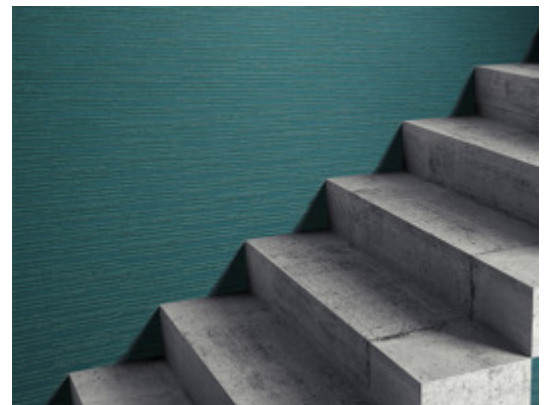

Plateau

7113PT – Mulch

Plateau’s natural, stacked stone texture is reminiscent of stacked stone walls and tiered landscapes. Embossed to deliver depth and texture, it is an attractive choice for any interior space from traditional to contemporary.

Other Available Colors:

Specifications

Content Fabric-backed Vinyl

Width 53/54"

Weight (oz/lyd) 20

Weight (oz/sqyd) 13.2

Type Type II

Backing Osnaburg