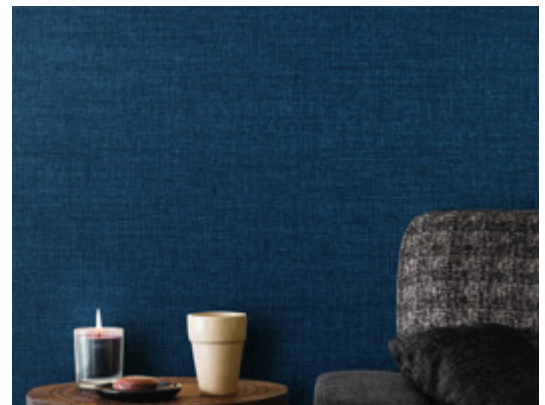

# Etana Weave

7237EW – Conch

Other Available Colors:

## Specifications

Content Fabric backed Vinyl

Width 53/54"

Weight (oz/lyd) 24

Weight (oz/sqyd) 16

Type Type II

Backing Osnaburg

Pattern Match Random reversible