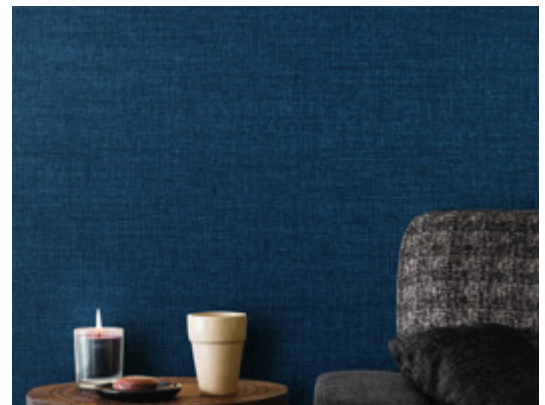

Etana Weave

7244EW – Volcanic

Other Available Colors:

Specifications

Content Fabric backed Vinyl

Width 53/54"

Weight (oz/lyd) 24

Weight (oz/sqyd) 16