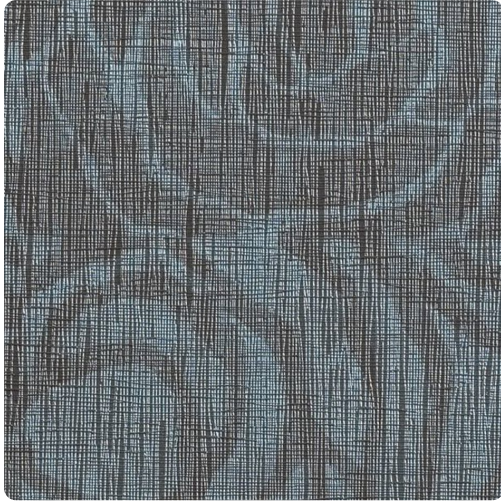

# Charmer

BBCE09 – Rendezvous

Other Available Colors:

This contemporary styled large-scale pattern mimics a composition of a loosely interwoven floral with a twist. Reversing out of light and dark colors and tones assist in shaping the design into a large checkerboard-like pattern adding a modern twist to this large-scale floral impression. Charmer will transform any space requiring a bold, sophisticated statement.

## Specifications

Content Fabric-backed Vinyl - 10% Recycled Content

Width 52"

Roll Length 30 yards

Weight (oz/lyd) 20

Weight (oz/sqyd) 13.33

Type Type II

Backing 100% Recycled polyester nonwoven