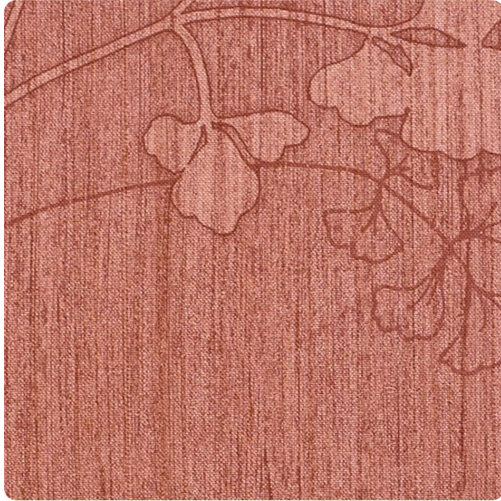

# Ginkgo

BBG111 – Cherry Blossom

Ginkgo boasts an abstract ginkgo leaf and a stria texture to create a lush oasis.

Other Available Colors:

## Specifications

Content Fabric-backed Vinyl

Width 54"

Roll Length 30 yards

Weight (oz/lyd) 20

Weight (oz/sqyd) 13.33

Type Type II

Backing Non-woven