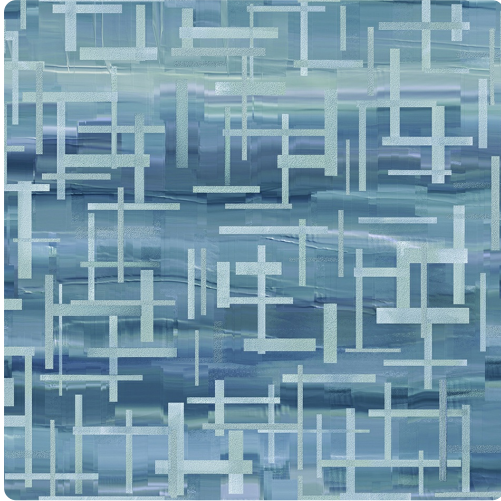

# Passport

DDC2173 – Sky

Other Available Colors:

## Specifications

Width 52"/54"

Weight (oz/lyd) 20

Backing Osnaburg

Pattern Match Random Match

Fire Rating Class A