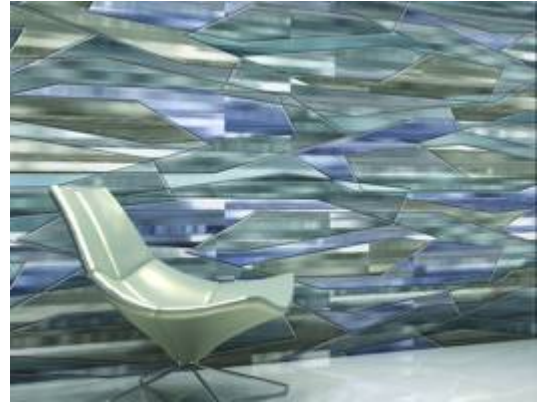

Lore

DDC2187 – Aqua

Other Available Colors:

Specifications

Width 52"/54"

Weight (oz/lyd) 20

Backing Osnaburg

Pattern Match Random Match