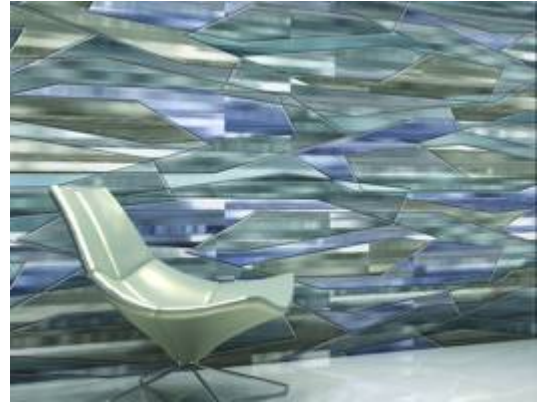

# Lore

DDC2187 – Aqua

Other Available Colors:

## Specifications

Width 52"/54"

Weight (oz/lyd) 20

Backing Osnaburg

Pattern Match Random Match

Fire Rating Class A