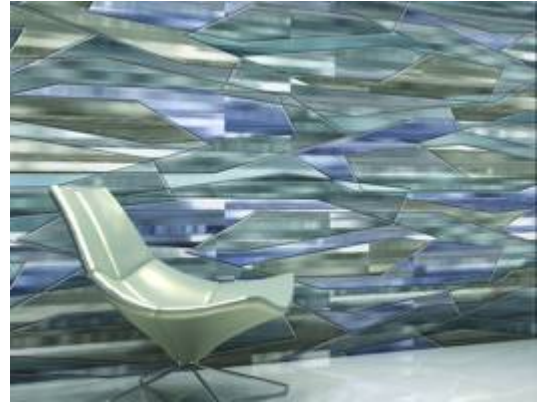

# Lore

DDC2189 – Grey

Other Available Colors:

## Specifications

Width 52"/54"

Weight (oz/lyd) 20

Backing Osnaburg

Pattern Match Random Match

Fire Rating Class A