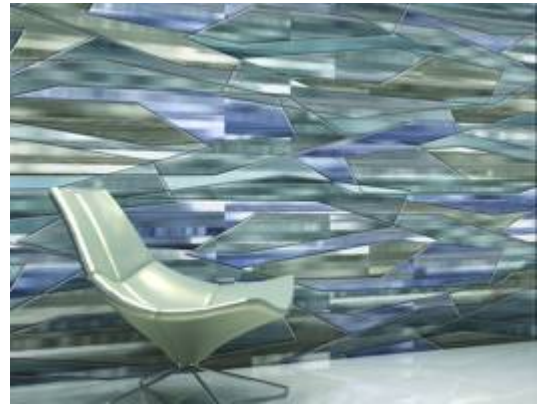

# Lore

DDC2189 – Grey

Other Available Colors:

## Specifications

Width 52"/54"

Weight (oz/lyd) 20

Backing Osnaburg

Pattern Match Random Match

Fire Rating Class A