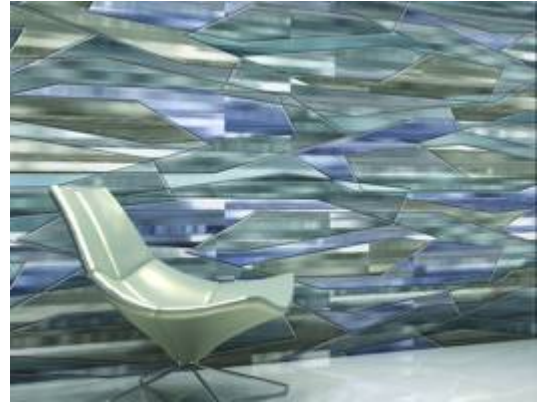

Lore

DDC2190 – Rust

Other Available Colors:

Specifications

Width 52"/54"

Weight (oz/lyd) 20

Backing Osnaburg

Pattern Match Random Match