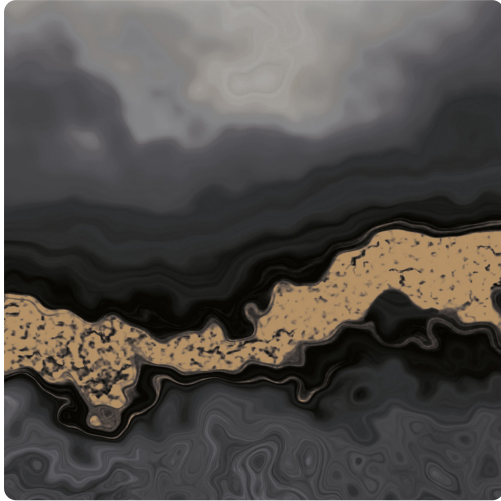

Naturalist

DGC1051 – Smokey Quartz