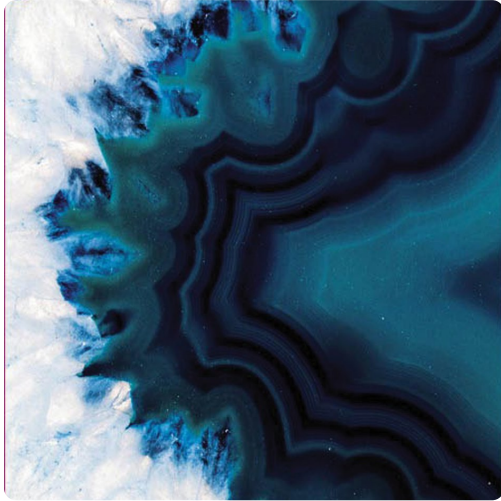

Digital Solutions

DIGIACRBACK – Digital Acrylic - Backlit

Other Available Colors:

Specifications

Panel Size 48" x 96" | 60" x 120"

Thickness 1/8" - 1/2"

Finish Options polished edges, rounded corners, laser etch, routed cut