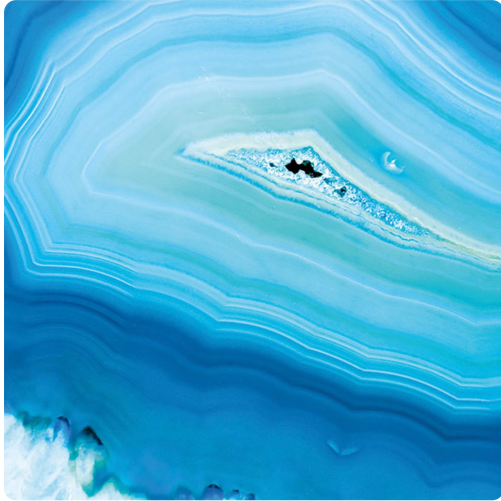

# Digital Solutions

DIGIACRBACK – Digital Acrylic - Backlit

Other Available Colors:

## Specifications

Panel Size 48" x 96" | 60" x 120"

Thickness 1/8" - 1/2"

Finish Options polished edges, rounded corners, laser etch, routed cut

<https://www.mdcwall.com/go/sku/DIGIACRBACK>