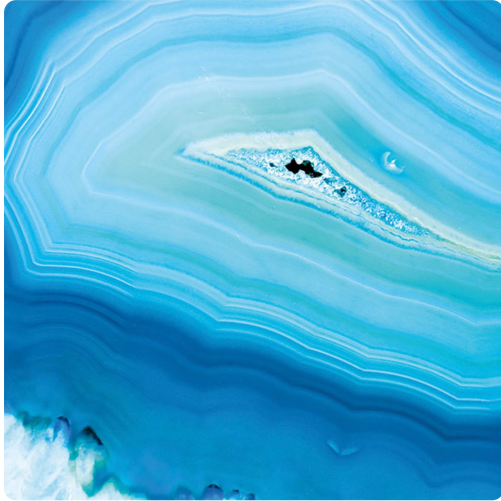

Digital Solutions

DIGIACRBACK – Digital Acrylic - Backlit

Other Available Colors:

Specifications

Panel Size 48" x 96" | 60" x 120"

Thickness 1/8" - 1/2"

Finish Options polished edges, rounded corners, laser etch, routed cut