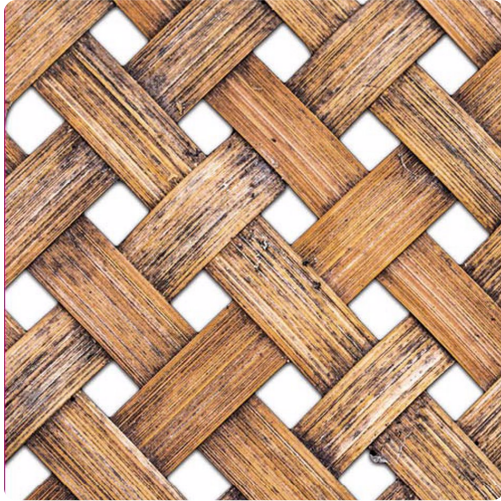

Digital Solutions

DIGIACRCLEAR – Digital Acrylic - Clear

Other Available Colors:

Specifications

Panel Size 48" x 96" | 60" x 120"

Thickness 1/8" - 1/2"

Finish Options polished edges, rounded corners, laser etch, routed cut