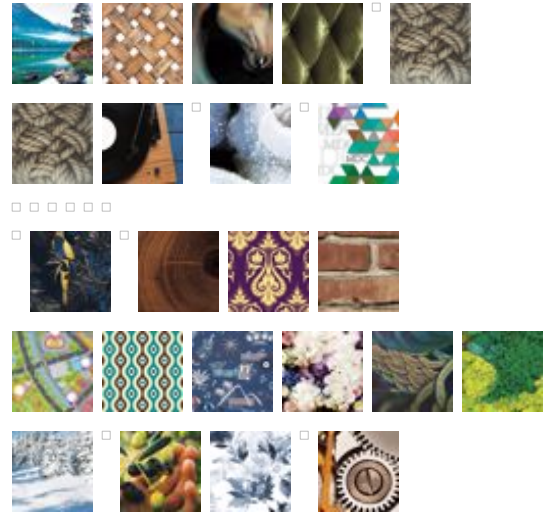

Digital Solutions

DIGIASANA – Digital Asana

Other Available Colors:

Specifications

Panel Size 48" x 96" | 60" x 120"

Thickness 1/8" - 1/2"

Finish Options polished edges, rounded corners, laser etch, routed cut