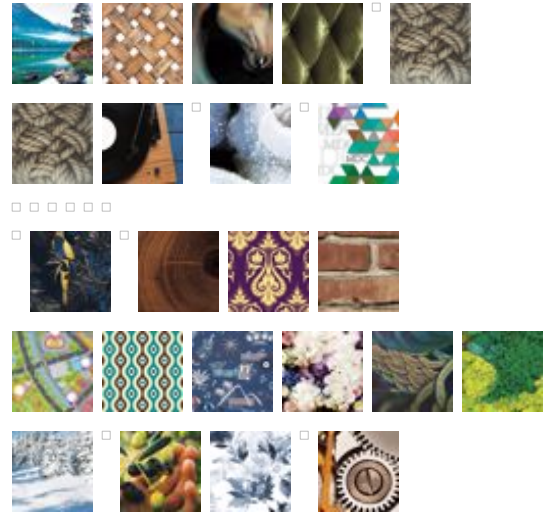

# Digital Solutions

DIGIASANA – Digital Asana

Other Available Colors:

## Specifications

Panel Size 48" x 96" | 60" x 120"

Thickness 1/8" - 1/2"

Finish Options polished edges, rounded corners, laser etch, routed cut

<https://www.mdcwall.com/go/sku/DIGIASANA>