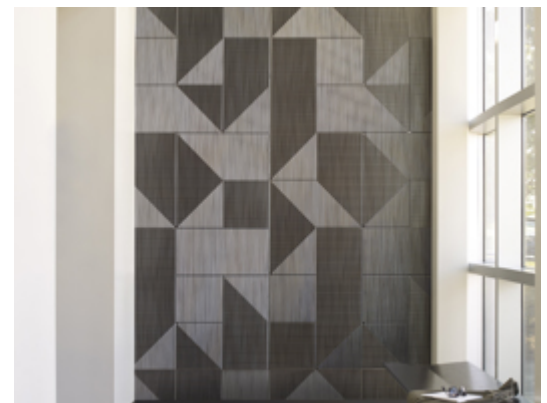

Specifications

- Content High Impact Thermoplastic
- Panel Size 4ft x 8ft or 4ft x 10ft
- Weight 8 lbs per sheet
- Abrasion Resistance Hoffman Scratch Test 700 grams
- Solvent Resistance 50 MEK
- Heat Resistance Up to 140 degrees
- Fire Rating Class A
- UV Stability > 200 hours
- Flame Spread 20
- Smoke Developed 350

Features

- Custom Colors Available
- Trim Molding
- Made in the USA
- <https://www.mdcwall.com/go/sku/DWP4901>