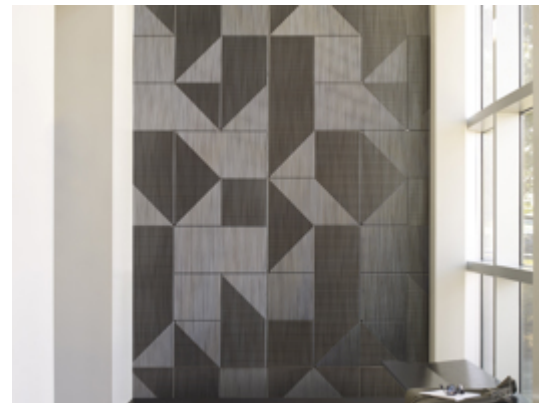

Wayfind

DWP4915 – Linen Chestnut

Images on this page are color finish only. See [DWP4945 \(click here\)](#) or Architectural Line Drawings below for pattern detail.

This item is also available in 4'x10' panel size as DWP4915XL

Other Available Colors:

Specifications

- Content High Impact Thermoplastic
- Panel Size 4ft x 8ft or 4ft x 10ft
- Weight 8 lbs per sheet
- Abrasion Resistance Hoffman Scratch Test 700 grams
- Solvent Resistance 50 MEK
- Heat Resistance Up to 140 degrees
- Fire Rating Class A
- UV Stability > 200 hours
- Flame Spread 25
- Smoke Developed 75