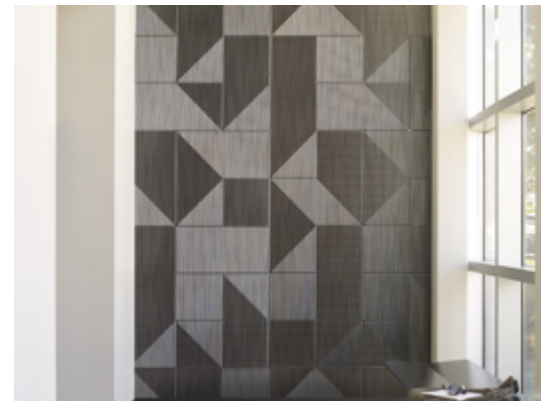

Wayfind

DWP4941 – Moonstone Copper

Images on this page are color finish only. See [DWP4945 \(click here\)](#) or Architectural Line Drawings below for pattern detail.

This item is also available in 4'x10' panel size as DWP4941XL

Other Available Colors:

Specifications

- Content High Impact Thermoplastic
- Panel Size 4ft x 8ft or 4ft x 10ft
- Weight 8 lbs per sheet
- Abrasion Resistance Hoffman Scratch Test 700 grams
- Solvent Resistance 50 MEK
- Heat Resistance Up to 140 degrees
- Fire Rating Class A
- UV Stability > 200 hours
- Flame Spread 25
- Smoke Developed 75