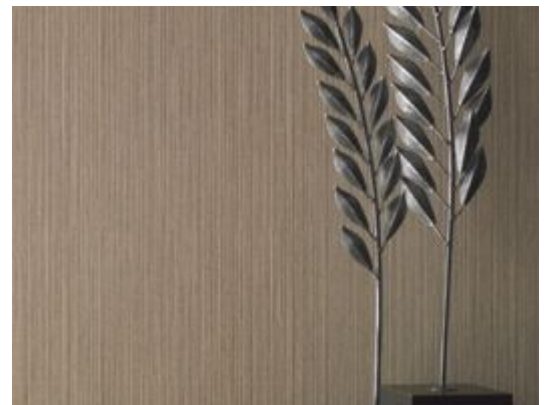

Weiss

ECS3801 – Everglades

This interpretation of a slim vertical stripe exudes a mixture of rich earthy hues and pops of warm, bright color. Weiss is created with textured lineal detail; its multi-toned strands will elongate your space while not overpowering it. Delicate stripes, made up of cascading droplets, create a versatile surrounding for any space.

Other Available Colors:

Specifications

Content Fabric backed Vinyl

Width 54"

Weight (oz/lyd) 20

Weight (oz/sqyd) 13.33

Backing Osnaburg

Repeat 22.25" Vertical, 26" Horizontal