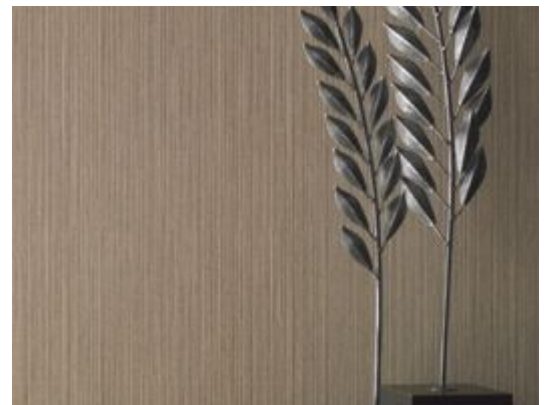

Specifications

Content Fabric backed Vinyl

Width 54"

Weight (oz/lyd) 20

Weight (oz/sqyd) 13.33

Backing Osnaburg

Repeat 22.25" Vertical, 26" Horizontal

Pattern Match Reversible half drop match

Fire Rating Class A

Flame Spread 20

Smoke Developed 40

Environmental Attributes

CA 01350

<https://www.mdcwall.com/go/sku/ECS3801>