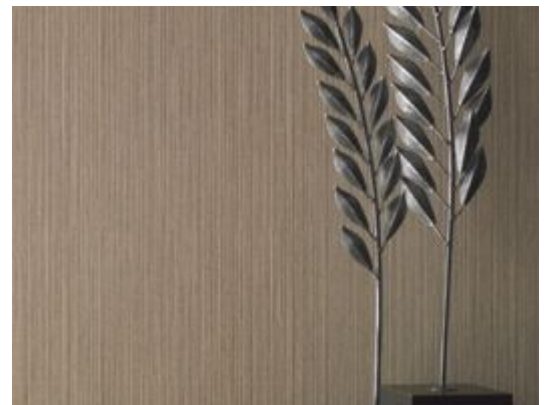

Weiss

ECS3803 – Grey Sky

Other Available Colors:

This interpretation of a slim vertical stripe exudes a mixture of rich earthy hues and pops of warm, bright color. Weiss is created with textured lineal detail; its multi-toned strands will elongate your space while not overpowering it. Delicate stripes, made up of cascading droplets, create a versatile surrounding for any space.

Specifications

Content Fabric backed Vinyl

Width 54"

Weight (oz/lyd) 20

Weight (oz/sqyd) 13.33

Backing Osnaburg

Repeat 22.25" Vertical, 26" Horizontal

Pattern Match Reversible half drop match