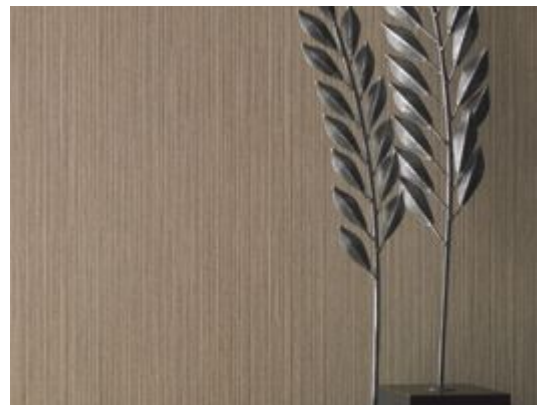

Weiss

ECS3807 – Waterfall

This interpretation of a slim vertical stripe exudes a mixture of rich earthy hues and pops of warm, bright color. Weiss is created with textured lineal detail; its multi-toned strands will elongate your space while not overpowering it. Delicate stripes, made up of cascading droplets, create a versatile surrounding for any space.

Other Available Colors:

Specifications

Content Fabric backed Vinyl

Width 54"

Weight (oz/lyd) 20

Weight (oz/sqyd) 13.33

Backing Osnaburg

Repeat 22.25" Vertical, 26" Horizontal