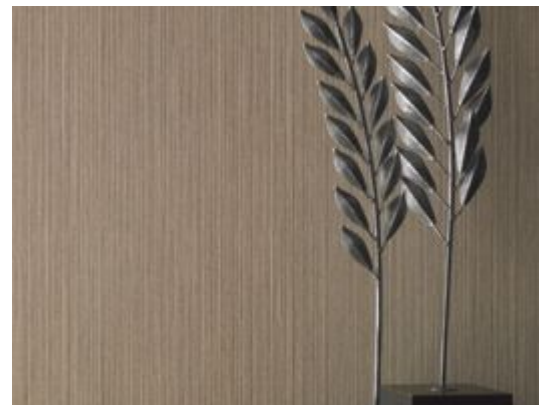

Weiss

ECS3809 – Cocoon

This interpretation of a slim vertical stripe exudes a mixture of rich earthy hues and pops of warm, bright color. Weiss is created with textured lineal detail; its multi-toned strands will elongate your space while not overpowering it. Delicate stripes, made up of cascading droplets, create a versatile surrounding for any space.

Other Available Colors:

Specifications

Content Fabric backed Vinyl

Width 54"

Weight (oz/lyd) 20

Weight (oz/sqyd) 13.33

Backing Osnaburg

Repeat 22.25" Vertical, 26" Horizontal