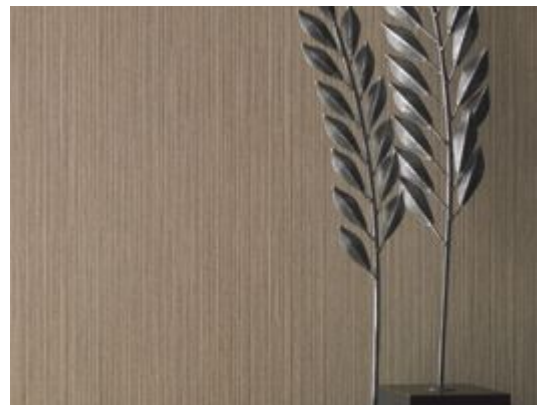

Weiss

ECS3809 – Cocoon

This interpretation of a slim vertical stripe exudes a mixture of rich earthy hues and pops of warm, bright color. Weiss is created with textured lineal detail; its multi-toned strands will elongate your space while not overpowering it. Delicate stripes, made up of cascading droplets, create a versatile surrounding for any space.

Other Available Colors:

Specifications

Content Fabric backed Vinyl

Width 54"

Weight (oz/lyd) 20

Weight (oz/sqyd) 13.33

Backing Osnaburg

Repeat 22.25" Vertical, 26" Horizontal