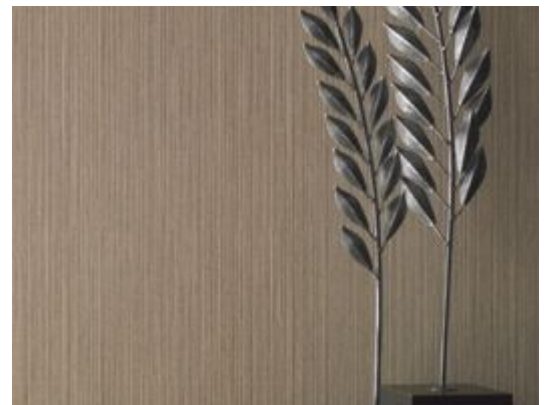

# Weiss

ECS3811 – Honey Bee

This interpretation of a slim vertical stripe exudes a mixture of rich earthy hues and pops of warm, bright color. Weiss is created with textured lineal detail; its multi-toned strands will elongate your space while not overpowering it. Delicate stripes, made up of cascading droplets, create a versatile surrounding for any space.

## Specifications

Content Fabric backed Vinyl

Width 54"

Weight (oz/lyd) 20

Weight (oz/sqyd) 13.33

Backing Osnaburg

Repeat 22.25" Vertical, 26" Horizontal

Pattern Match Reversible half drop match