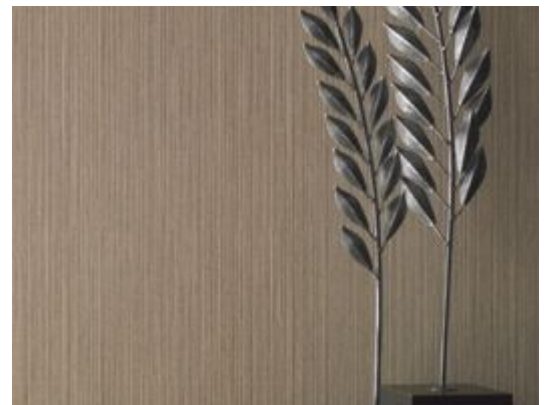

Weiss

ECS3813 – Olive Branch

This interpretation of a slim vertical stripe exudes a mixture of rich earthy hues and pops of warm, bright color. Weiss is created with textured lineal detail; its multi-toned strands will elongate your space while not overpowering it. Delicate stripes, made up of cascading droplets, create a versatile surrounding for any space.

Other Available Colors:

Specifications

Content Fabric backed Vinyl

Width 54"

Weight (oz/lyd) 20

Weight (oz/sqyd) 13.33

Backing Osnaburg

Repeat 22.25" Vertical, 26" Horizontal