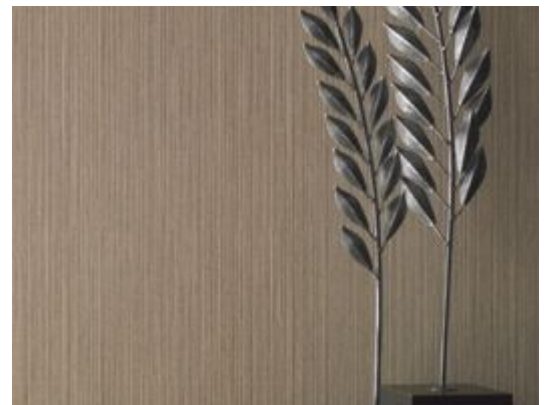

# Weiss

ECS3814 – Brick House

This interpretation of a slim vertical stripe exudes a mixture of rich earthy hues and pops of warm, bright color. Weiss is created with textured lineal detail; its multi-toned strands will elongate your space while not overpowering it. Delicate stripes, made up of cascading droplets, create a versatile surrounding for any space.

## Specifications

Content Fabric backed Vinyl

Width 54"

Weight (oz/lyd) 20

Weight (oz/sqyd) 13.33

Backing Osnaburg

Repeat 22.25" Vertical, 26" Horizontal

Pattern Match Reversible half drop match