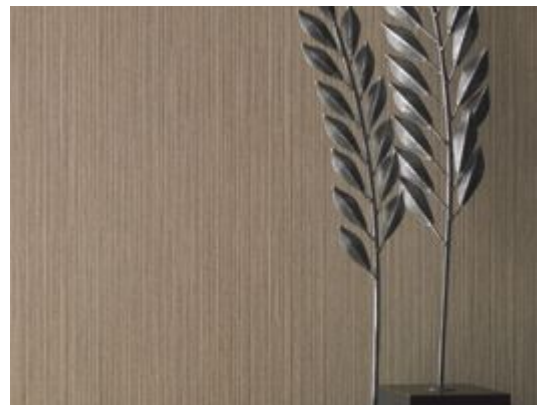

# Weiss

ECS3816 – Caliente

This interpretation of a slim vertical stripe exudes a mixture of rich earthy hues and pops of warm, bright color. Weiss is created with textured lineal detail; its multi-toned strands will elongate your space while not overpowering it. Delicate stripes, made up of cascading droplets, create a versatile surrounding for any space.

## Specifications

Content Fabric backed Vinyl

Width 54"

Weight (oz/lyd) 20

Weight (oz/sqyd) 13.33

Backing Osnaburg

Repeat 22.25" Vertical, 26" Horizontal

Pattern Match Reversible half drop match