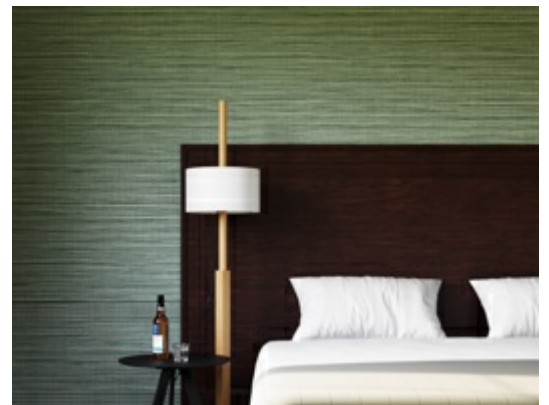

Inverness

ENV1113 – PELICAN

Other Available Colors:

Specifications

Contents Olefin Composite

Width 52" / 54"

Weight (oz/lyd) 20

Weight (oz/sqyd) 13.33