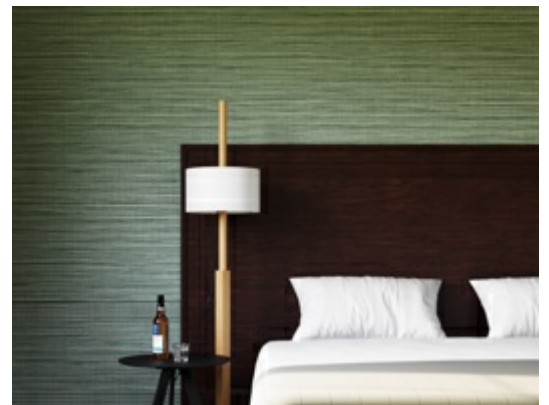

Inverness

ENV1127 – CONCH

Other Available Colors:

Specifications

Contents Olefin Composite

Width 52" / 54"

Weight (oz/lyd) 20

Weight (oz/sqyd) 13.33